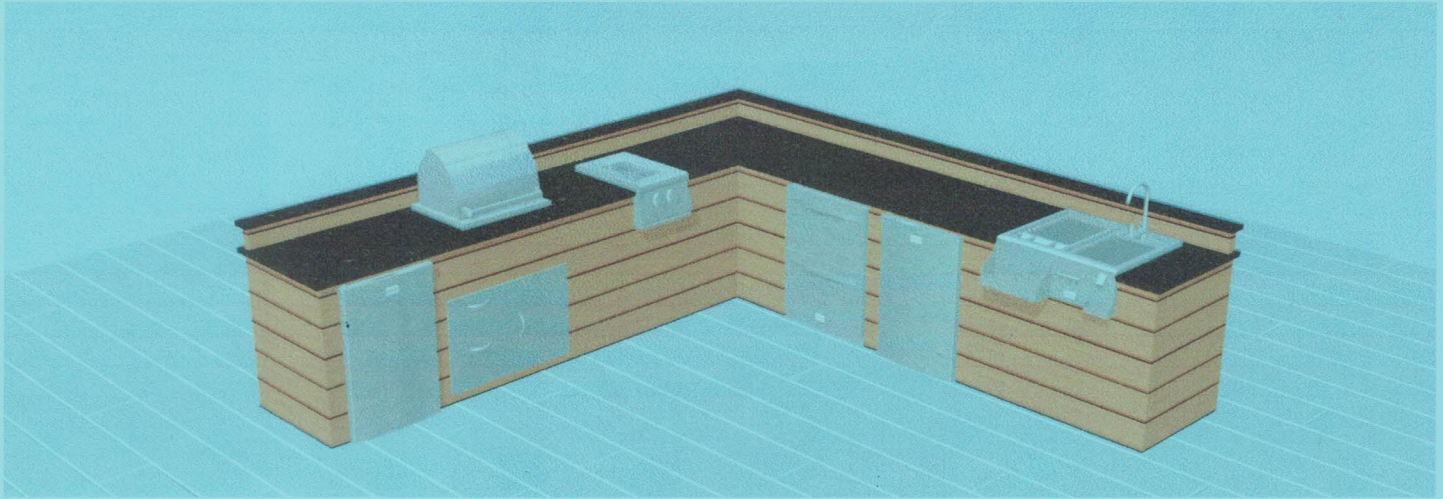

Premier Stone Products

m m - L-Shaped

Island Type:

L-Shaped

Island Dimensions:

12'L x 36"H x 28"D
12'L x 36"H x 28"D

Counter Top Height:

1"

Counter Top Finish:

Imperial Marble & Granite in Peacock Green

Cabinet Finish:

Wolf Serenity Decking in Teakwood

Components:

Backsplash (Product ID: Backing:Backsplash)

Blaze Stainless Front Refrigerator 4.5 cu. ft. (Product ID: BLZ-SSRF130)

Blaze 32 Inch Access Door & Double Drawer Combo (Product ID: BLZ-DDC-R)

Deluxe Classic Drop-In Grill (Product ID: 31-S1S1N*-A)

Blaze Professional Built-in Power Burner (Product ID: BLZ-PROP(LP/NG))

Backsplash (Product ID: Backing:Backsplash)

Blaze Double Drawer 5.1 cu. ft. Refrigerator (Product ID: BLZ-SSRF-DBDR5.1)

Blaze Stainless Front Refrigerator 4.5 cu. ft. (Product ID: BLZ-SSRF130)

Blaze Beverage Center (Product ID: BLZ-30CKT-SNK)